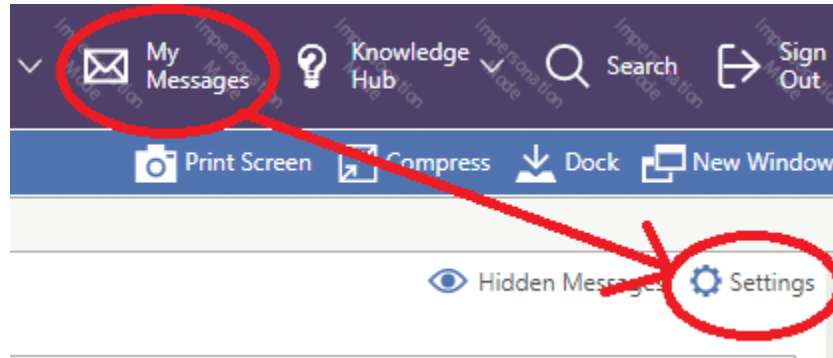

Guardian Tutorial on Grade Notifications

To enable automatic grade notifications, first log into Skyward (<https://skyward.iscorp.com/HinckleyBR429ILStuSTS/>)

Click on “My Messages” then on “Settings” as shown below:

When you scroll down, you will find this section of the settings menu:

GRADEBOOK

LOW SCORE NOTIFICATIONS	HIGH SCORE NOTIFICATIONS
<p>*Low Assignment Score Threshold <input type="text" value="70"/></p> <p>Send Me Low Assignment Score Notifications <input type="checkbox"/></p> <p>Send A Copy To My Email <input type="checkbox"/></p>	<p>*High Assignment Score Threshold <input type="text" value="95"/></p> <p>Send Me High Assignment Score Notifications <input type="checkbox"/></p> <p>Send A Copy To My Email <input type="checkbox"/></p>
<p>*Low Current Grade Threshold <input type="text" value="70"/></p> <p>Send Me Low Current Grade Notifications <input type="checkbox"/></p> <p>Send A Copy To My Email <input type="checkbox"/></p>	<p>*High Current Grade Threshold <input type="text" value="95"/></p> <p>Send Me High Current Grade Notifications <input type="checkbox"/></p> <p>Send A Copy To My Email <input type="checkbox"/></p>
<p>MISSING ASSIGNMENT NOTIFICATION</p> <p>Send Me Missing Assignment Notifications <input type="checkbox"/></p> <p>Send A Copy To My Email <input type="checkbox"/></p>	